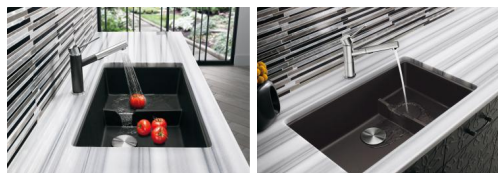

BLANCO PRECIS CASCADE

Item No. 401445

Features

Clean lines and versatility. Be prepared for the unexpected.

Made in Germany

80% natural granite composite material

Exceptional resistance to heat, stains, scratches and acids

Non porous - dirt and bacteria cannot penetrate the surface of the sink

Innovative design features raised ledge for placement of colander to rinse fruits and vegetables

Rear-positioned drain hole maximize usable bowl and cabinet storage space

Virtually flat sink bottom prevents glassware from tipping over

Mesh basket, 3 1/2" (90 mm) stainless steel strainer included

Limited Lifetime Warranty

Material / Colours

Available colours

Anthracite

Café

Cinder

Scope of supply

Stainless Steel Mesh
Basket PRECIS with
drainboard
406399

Mesh basket 223297, 3 1/2" (90 mm) stainless steel strainer, template

Design tips

Width of base unit : 840 mm

Bowl depth: 7 7/8" (200 mm) / 5 1/2" (140 mm)