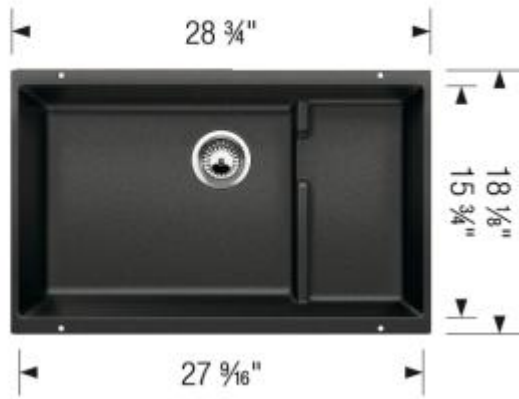

Top View

Scope of supply

Mesh basket 223297, 3 1/2" (90 mm) stainless steel strainer, template

Design tips

Width of base unit : 840 mm

Bowl depth: 7 7/8" (200 mm) / 5 1/2" (140 mm)

Depending on cabinet construction, a different cabinet size may be required. Consult the cabinet manufacturer.

Faucets